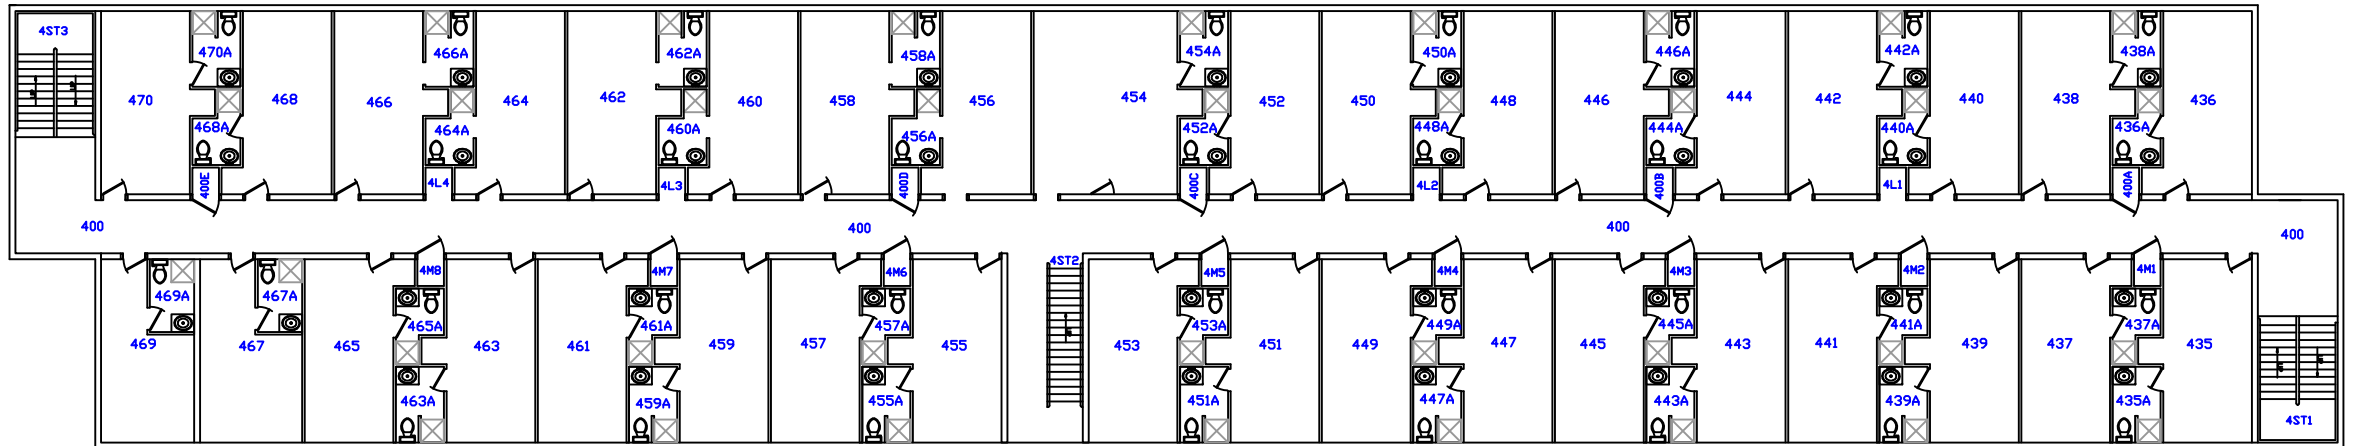

Albatross
Building 3038
1st Floor

Albatross
Building 3038
2nd Floor

Texas A&M University at Galveston